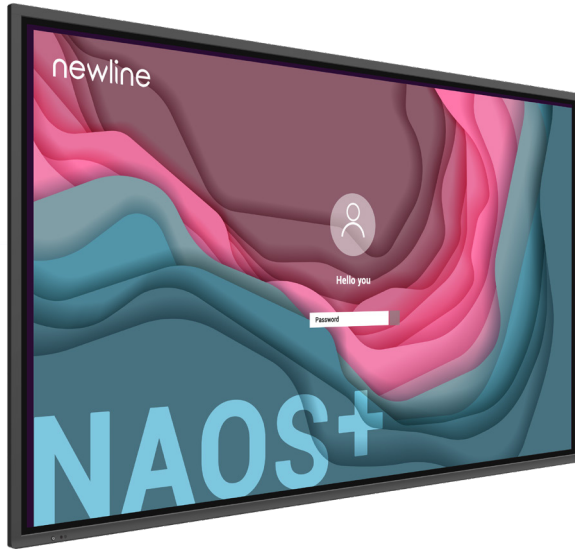

# newline

*All Stars*

Naos is a hot blue supergiant and the nearest class O star to the Sun. Naos is one of the most luminous stars visible to the naked eye.

## YOUR BEST BET FOR **HIGH-END SECURITY**

When security is your absolute priority, Naos+ is your best bet. No embedded Android makes this premium solution enterprise-level security, designed for the corporate workspace and higher education. The enhanced connectivity, OPS and SDM slots, and the immersive AV experience make the slim design Naos+ the perfect high-end solution for corporates, universities and training academies.

### NEWLINE INTERACTIVE ECOSYSTEM

The completely renewed Interactive Ecosystem is full of software that helps you use your interactive display to the max. Whether it's setting up your video conference super fast, using concept mapping to brainstorm, connecting your device, sharing your screen or broadcasting!

**CAST** **BROADCAST** **ENGAGE** **LAUNCH CONTROL** **REACTIV SUITE**

Maximum Viewing Angle

65 W Powered USB Type-C

Diverse Connectivity

Broad Compatibility

Crystal Clear Image Quality

Wide Range of Sizes

55"