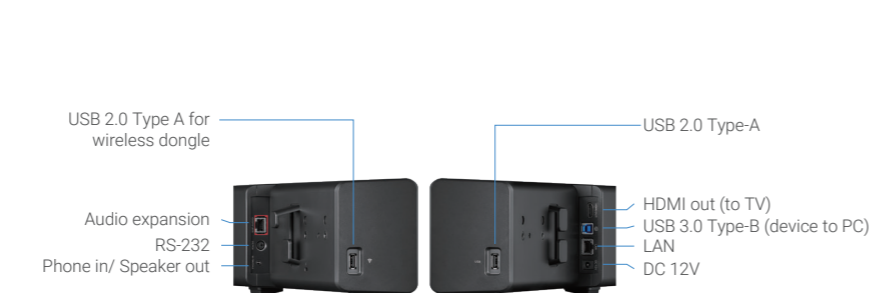

Product Appearance

Front

Top

Side

©2023 AVer Information Inc. All rights reserved.
All brand names and logos are trademarks of their respective companies.

www.aver.com

Distributor/Dealer

202309

VB342 Pro

4K PTZ Video Bar For Small To Medium Rooms