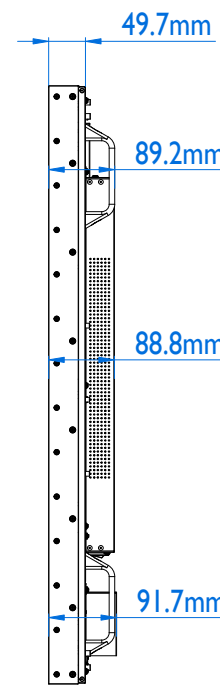

Philips 65BDL6005X

Version: V1.0

Release Date: 2022/01/27

1432.6mm

807.6mm

49.7mm

89.2mm

88.8mm

91.7mm

MAX. SMART INSERT
DEVICE SIZE:
160(W)x300(H)

(516.3mm)

400.0mm

WALL MOUNT SCREW=M6*(10+X)
(X=WALL MOUNT BKT THICKNESS)

516.3mm

400.0mm

203.8mm