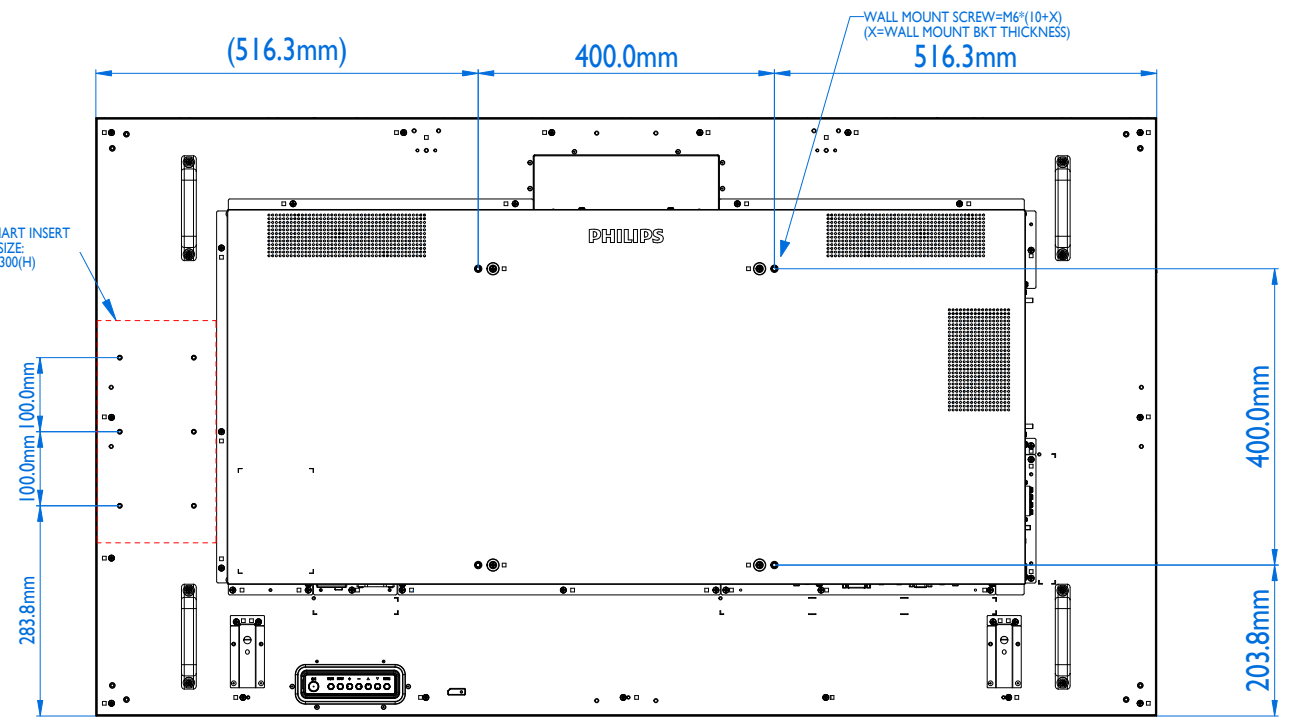

Philips 65BDL6005X

Version: V1.0

Release Date: 2022/01/27

1432.6mm

807.6mm

49.7mm

89.2mm

88.8mm

91.7mm

MAX. SMART INSERT
DEVICE SIZE:
160(W)x300(H)

(516.3mm)

400.0mm

WALL MOUNT SCREW=M6*(10+X)
(X=WALL MOUNT BKT THICKNESS)

516.3mm

400.0mm

203.8mm