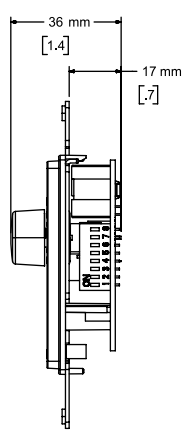

**Volume knob:**  
Linear-taper 10 kΩ potentiometer. Full clockwise is maximum output (10 kΩ), full counterclockwise is mute (0 Ω).

**Device connection:**  
Parallel RJ-45 connections, daisy-chainable.

## Mechanical Files

CC-1, US

CC-1, Japan

CC-1, EU

Front

Side

All information subject to change without notice.  
© 2016 Bose Corporation  
All trademarks are those of their respective owners.