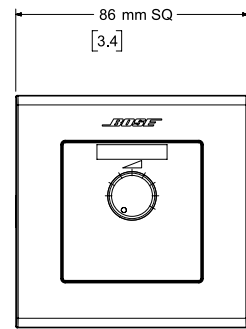

Mechanical Files

CC-1, EU

Front