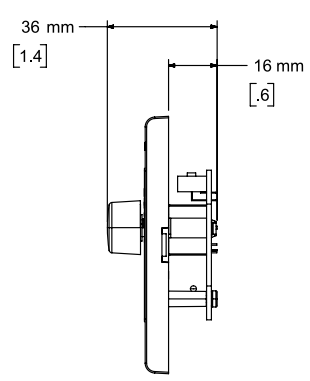

ControlCenter CC-1 zone controller

Connector Panel

Label area:
For preprinted (included) or custom labels.

DIP switches:
Channel(s) and device settings for use with FreeSpace, PowerShare, or ControlSpace products. See CC-1 Installation Guide for more details.

Volume knob:
Linear-taper 10 kΩ potentiometer. Full clockwise is maximum output (10 kΩ), full counterclockwise is mute (0 Ω).

Device connection:
Parallel RJ-45 connections, daisy-chainable.

Mechanical Files

Front

Side

All information subject to change without notice.
© 2016 Bose Corporation
All trademarks are those of their respective owners.