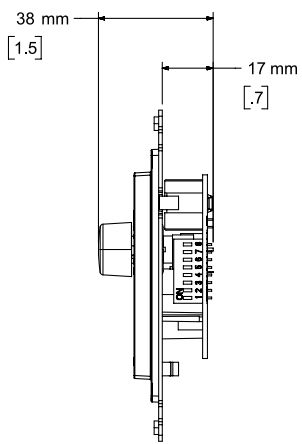

ControlCenter CC-1 zone controller

Connector Panel

Label area:
For preprinted (included) or custom labels.

DIP switches:
Channel(s) and device settings for use with FreeSpace, PowerShare, or ControlSpace products. See CC-1 Installation Guide for more details.

Volume knob:
Linear-taper 10 kΩ potentiometer. Full clockwise is maximum output (10 kΩ), full counterclockwise is mute (0 Ω).

Device connection:
Parallel RJ-45 connections, daisy-chainable.

Mechanical Files

Front

Side

All information subject to change without notice.
© 2016 Bose Corporation
All trademarks are those of their respective owners.