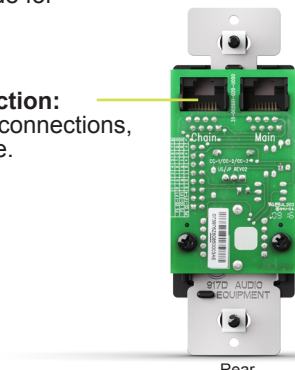

ControlCenter CC-1 zone controller

Connector Panel

Label area:
For preprinted (included) or custom labels.

DIP switches:
Channel(s) and device settings for use with FreeSpace, PowerShare, or ControlSpace products. See CC-1 Installation Guide for more details.

Volume knob:
Linear-taper 10 kΩ potentiometer. Full clockwise is maximum output (10 kΩ), full counterclockwise is mute (0 Ω).

Device connection:
Parallel RJ-45 connections, daisy-chainable.