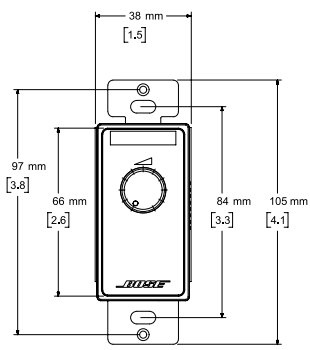

Mechanical Files

CC-1, US

Front