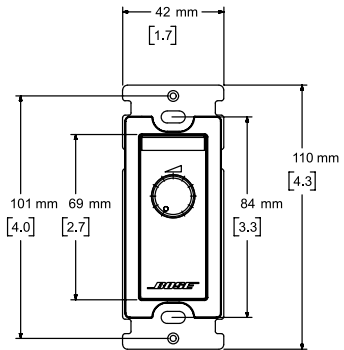

Mechanical Files

CC-1, Japan

Front