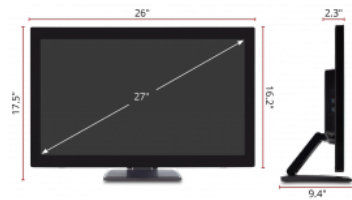

Product Description

The ViewSonic® TD2760 is an ideal solution for both commercial and consumer touch-screen applications. With an intuitive 10-point multi-touch display and a Full 1080p HD resolution, the 27-inch TD2760 delivers a versatile solution for use in the office or at home, as well as for use as an information kiosk in public areas, retail, and corporate sectors. With SuperClear® MVA panel technology with ultra-wide viewing angles and 50M:1 MEGA Dynamic Contrast Ratio bring greater definition and clarity to multimedia content. For added convenience, cross-platform compatibility works with operating systems such as Windows 10, Linux, Chrome, and Android.* Built-in connectivity options include DisplayPort, HDMI, and VGA ports along with a VESA compatible mount design, offering additional convenience for use as a wall-mount display. With serial port RS232 and HDMI CEC, the TD2760 can directly control connected devices. Even more, the ergonomic stand makes it easy for the user to tilt, raise, and lay the monitor flat for the most natural position, and create a comfortable working environment. Lastly, low power consumption with ENERGY STAR certification saves energy costs while reducing carbon emissions. *Supports Windows 7/8/10 and the latest Linux Kernel 4.X/3.X, the latest Chrome version, and Android 6.0 & 7.0

Internal Speakers
VESA Compatible Wall Mount
100 x 100 mm
Menu Controls
Kensington® Lock Slot

AC In
DisplayPort
HDMI 1.4
VGA
USB 3.1 Type A (x2)