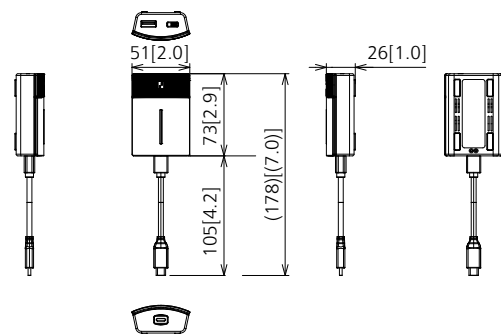

● DIMENSIONS

Units : mm [inch]